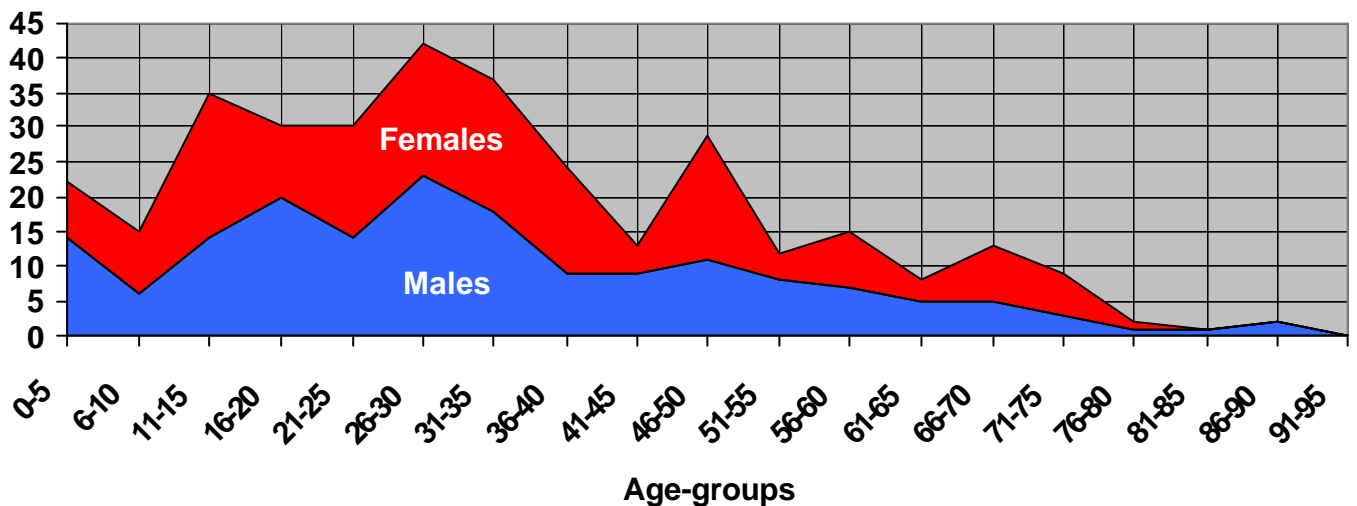

# Upper-Solu Survey 2000

In September 2000 a general demographic survey was carried through in Beni VDC, Upper Solu, in Mopung, Junbesi, Trakdobuk and Kamche Wards.

33 households were interviewed involving 452 persons.

The central person in the household was the owner of the house - the one who has inherited the house.

In this way the persons involved is the persons born in the house or married into the house.

Because of lack of experience in working with databases, the results of the survey is not completed.

### Number of Children in each Family