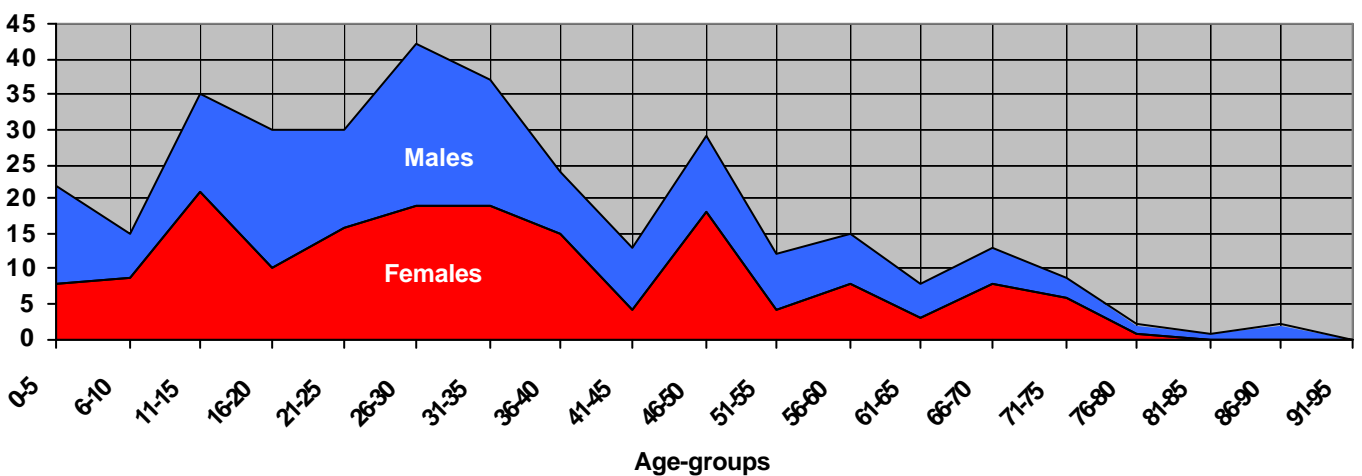

# Upper-Solu Survey 2000

In September 2000 a general demographic survey was carried through in Beni VDC, Upper Solu, in Mopung, Junbesi, Trakdobuk and Kamche Wards.

33 households were interviewed involving 452 persons.

The central person in the household was the owner of the house - the one who has inherited the house.

In this way the persons involved is the persons born in the house or married into the house.

Because of lack of experience in working with databases, the results of the survey is not completed.

The base of knowledge is complete, so we are only waiting for someone with knowledge and energy.

Agedistribution among all born in the surveyed houses

### Number of Children in each Family