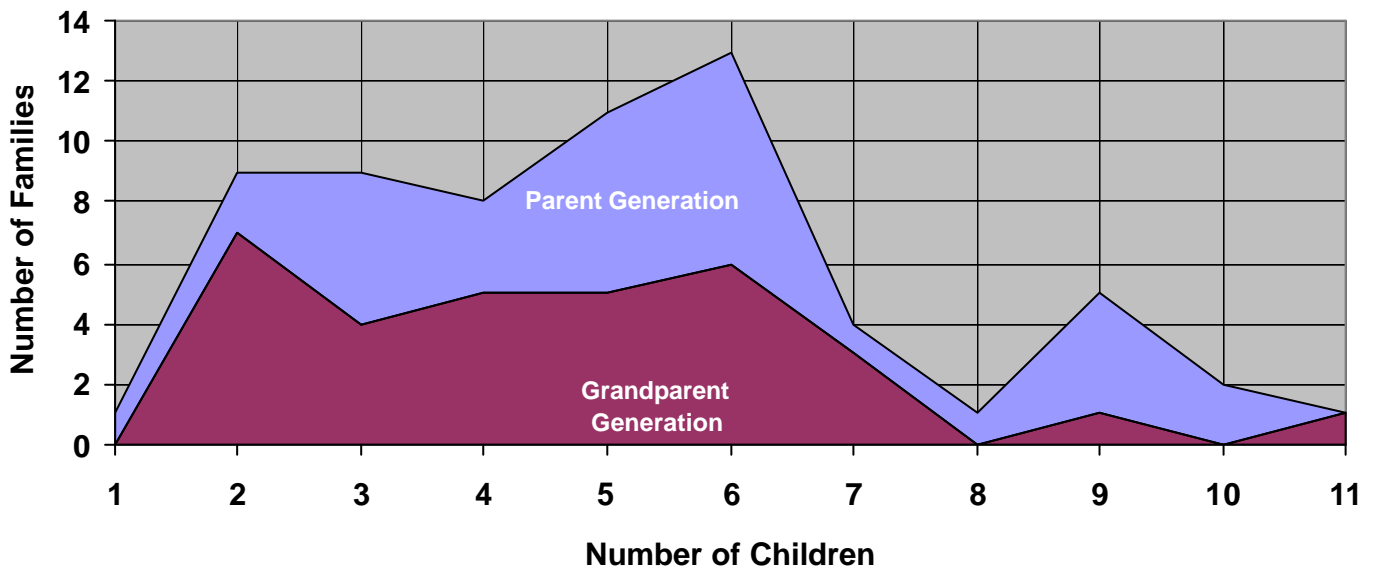

# Upper-Solu Survey 2000

In September 2000 a general demographic survey was carried through in Beni VDC, Upper Solu, in Mopung, Junbesi, Trakdobuk and Kamche Wards.

33 households were interviewed involving 452 persons.

The central person in the household was the owner of the house - the one who has inherited the house.

In this way the persons involved is the persons born in the house or married into the house.

Because of lack of experience in working with databases, the results of the survey is not completed.

The base of knowledge is complete, so we are only waiting for someone with knowledge and energy.

Agedistribution among all born in the surveyed houses

### Number of Children in each Family