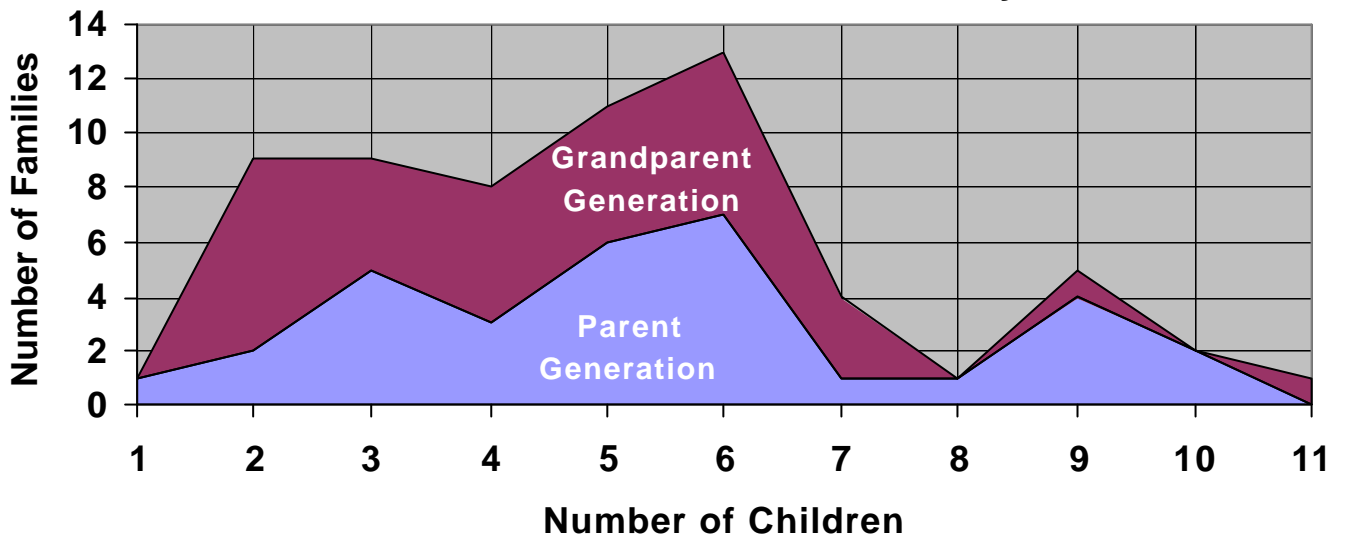

# Upper-Solu Survey 2000

In September 2000 a general demographic survey was carried through in Beni VDC, Upper Solu, in Mopung, Junbesi, Trakdobuk and Kamche Wards.

33 households were interviewed involving 452 persons.

The central person in the household was the owner of the house - the one who has inherited the house.

In this way the persons involved is the persons born in the house or married into the house.

Because of lack of experience in working with databases, the results of the survey is not completed.

The base of knowledge is complete, so we are only waiting for someone with knowledge and energy.

Agedistribution among all born in the surveyed houses

### Number of Children in each Family