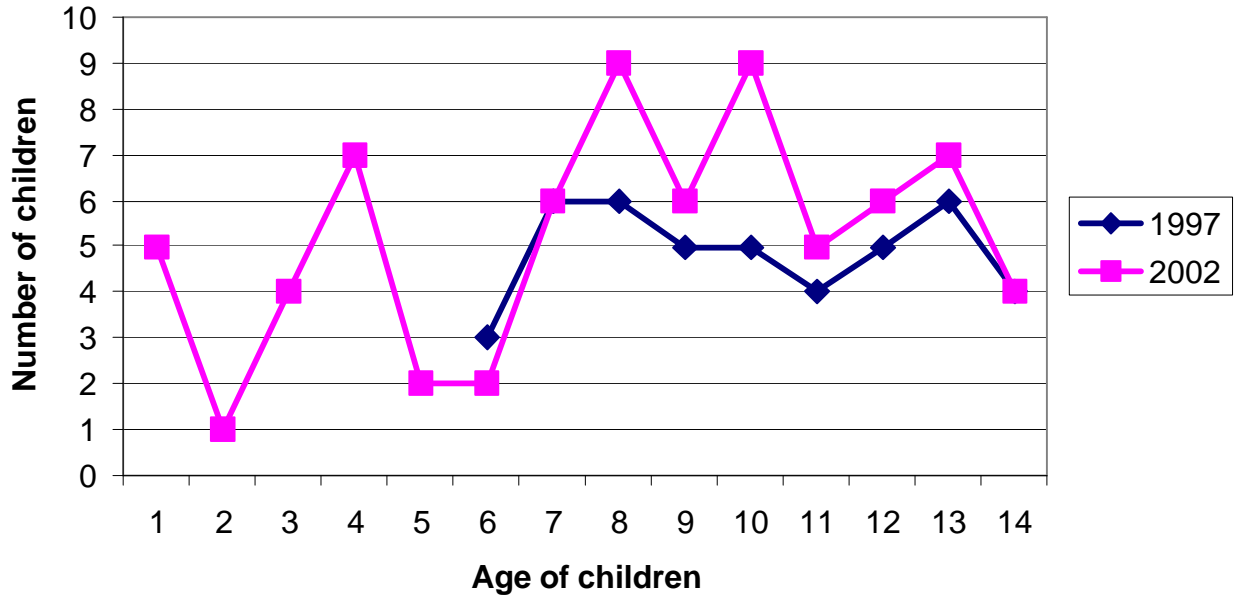

Agedistribution of children in Chhimbu

Agedistribution in 2002

Students in Chhimbu Primary School 2002

Total 46 students

Expected students in CPS 2003

Total 55 students

School attendance in Chhimbu 1997

School attendance in Chhimbu 2002

School attendance in Chhimbu 1997 in percent

School attendance in Chhimbu 2002 in percent