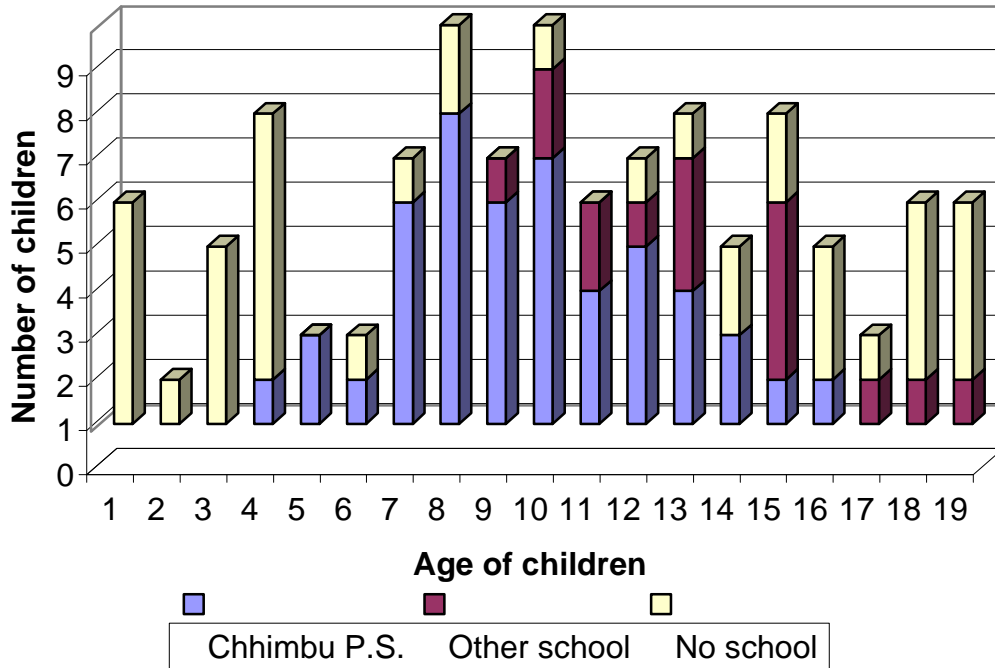

Agedistribution of children in Chhimbu

Agedistribution in 2002

Students in Chhimbu Primary School 2002

Total 46 students

Expected students in CPS 2003

Total 55 students

School attendance in Chhimbu 1997

School attendance in Chhimbu 2002

School attendance in Chhimbu 1997 in percent

School attendance in Chhimbu 2002 in percent