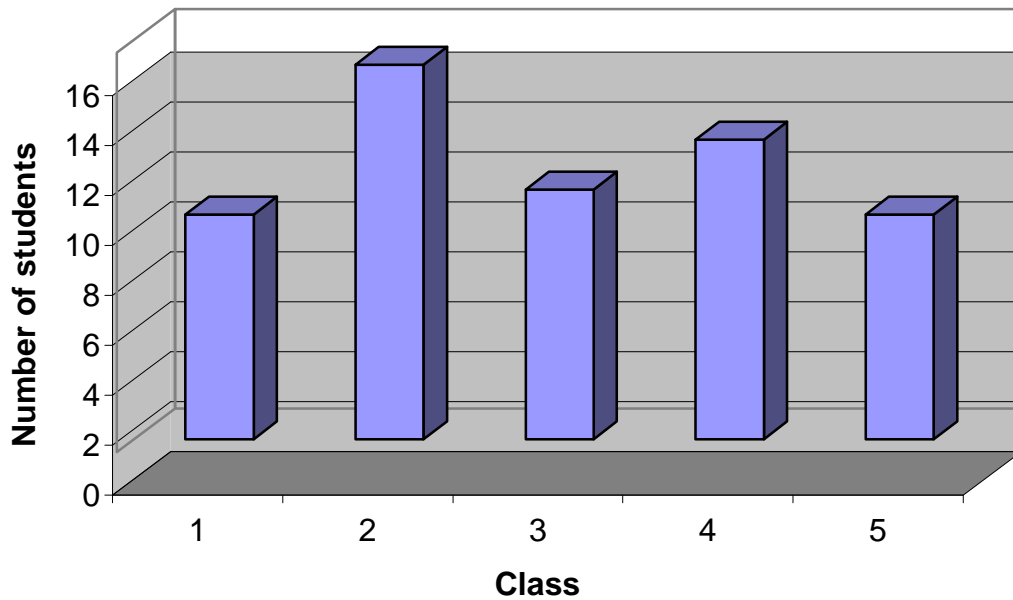

Agedistribution of children in Chhimbu

Agedistribution in 2002

Students in Chhimbu Primary School 2002

Total 46 students

Expected students in CPS 2003

Total 55 students

School attendance in Chhimbu 1997

School attendance in Chhimbu 2002