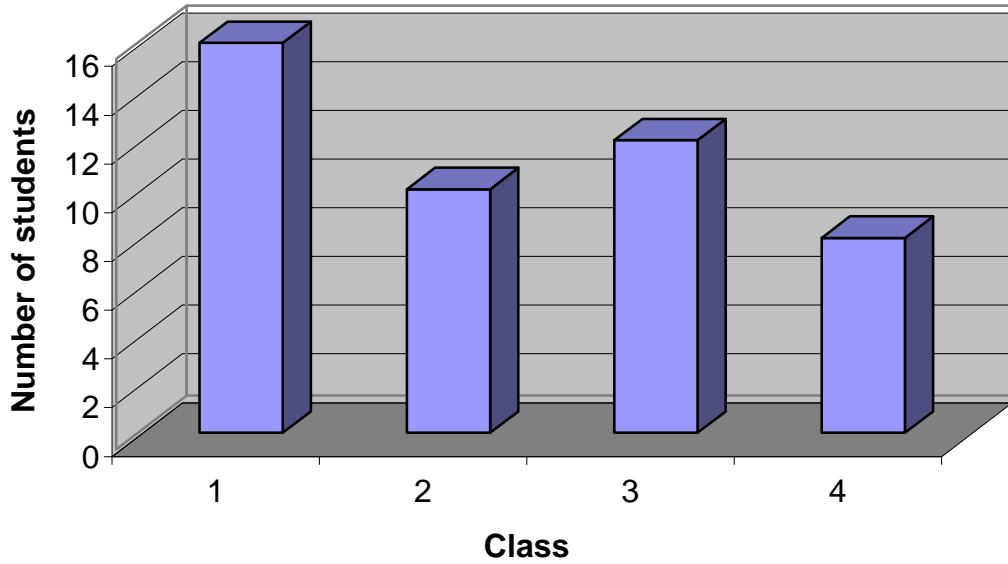

Agedistribution of children in Chhimbu

Agedistribution in 2002

Students in Chhimbu Primary School 2002

Total 46 students

Expected students in CPS 2003

Total 55 students

School attendance in Chhimbu 1997

School attendance in Chhimbu 2002