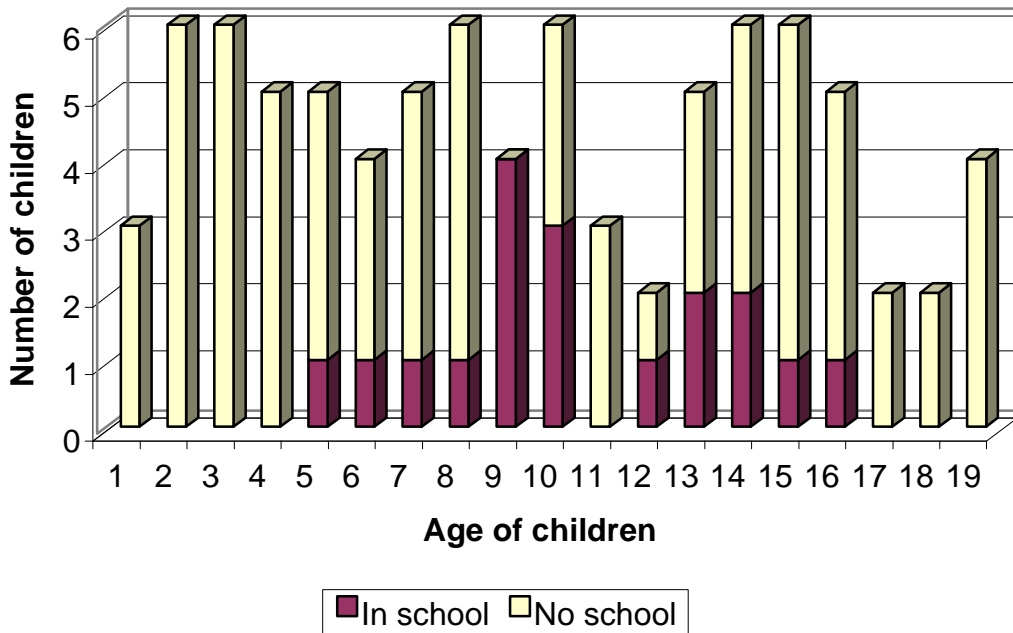

Agedistribution of children in Chhimbu

Agedistribution in 2002

Students in Chhimbu Primary School 2002

Total 46 students

Expected students in CPS 2003

Total 55 students

School attendance in Chhimbu 1997

School attendance in Chhimbu 2002

School attendance in Chhimbu 1997 in percent

School attendance in Chhimbu 2002 in percent