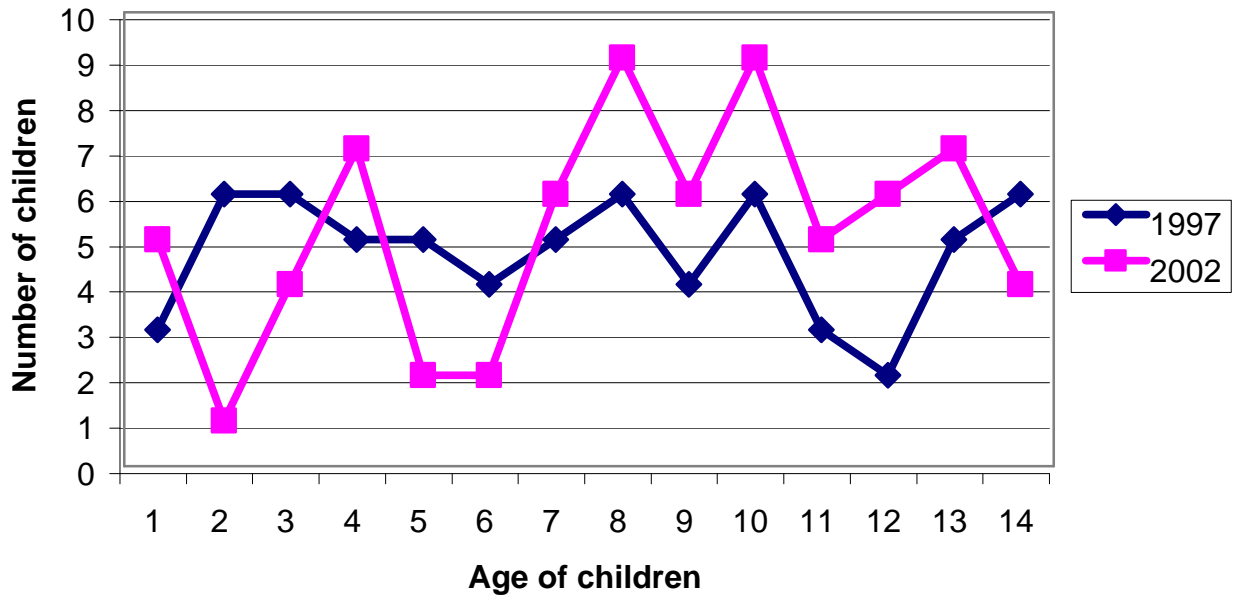

Agedistribution of children in Chhimbu

Agedistribution in 2002

Students in Chhimbu Primary School 2002

Total 46 students

Expected students in CPS 2003

Total 55 students

School attendance in Chhimbu 1997

School attendance in Chhimbu 2002

School attendance in Chhimbu 1997 in percent

School attendance in Chhimbu 2002 in percent